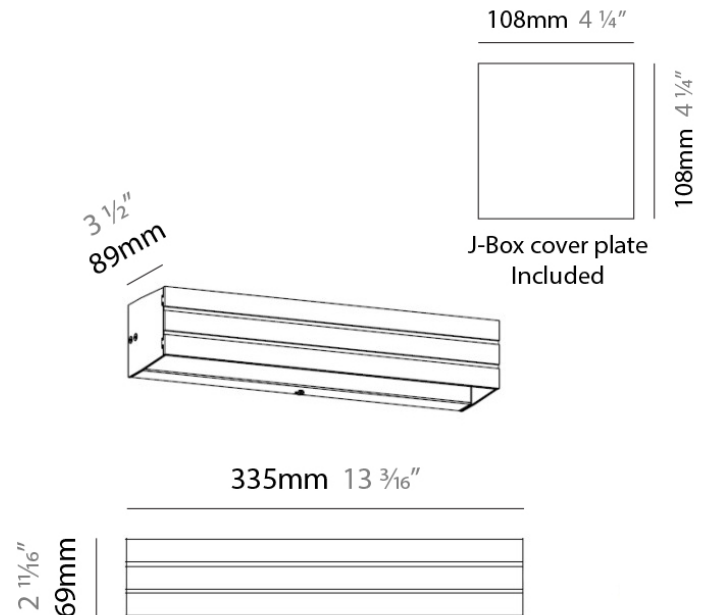

PARALLEL SURFACE

D93024

GENERAL

Series: Paral.Lel
Brand: Milan
Division: Design
Mounting Type: Surface
Mounting Location: Wall
Subcategory: Wall Effect

PHYSICAL

Shape: Rectangle
Length (mm): 335
Length (in): 13 ³/₁₆"
Height (mm): 69
Height (in): 2 ¹¹/₁₆"
Extension (mm): 89
Extension (in): 3 ¹/₂"
Weight (kg): 1.63
Weight (lbs): 3.6
Fixture Material: Metal

ELECTRICAL

Number of Lamps: 3
Lamp Type: LED Retrofit
Lamp Shape: T4
Bulb Included: Bulb Not Included
Total Output Wattage (W): 6
Max. Wattage Per Lamp (W): 3
Lamp Base: G9
Input Voltage (V): 120

LED

OPTICAL

RATINGS AND CERTIFICATIONS

Certified By: CSA Certified to UL and CSA Standards
IP rating: IP20

PROJECT
TYPE
NOTES
QUANTITY
DATE